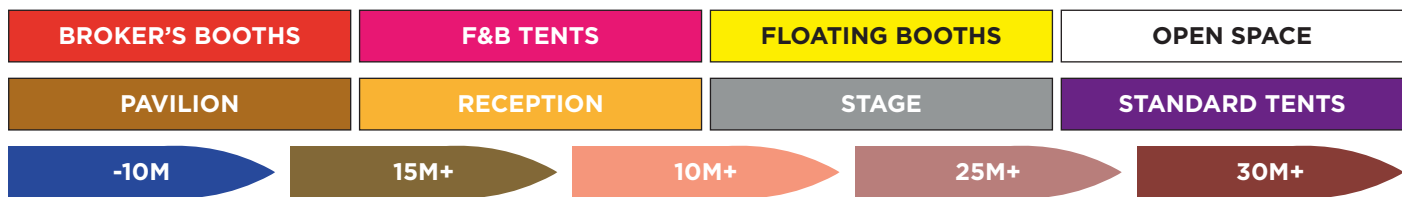

### ON-LAND & ON-WATER KEY

|  |                           |                      |                     |         |
|--|---------------------------|----------------------|---------------------|---------|
|  | EXHIBITION / SHOW / EVENT | VENUE                | NET EXHIBITION AREA |         |
|  | THAILAND YACHT SHOW       | OCEAN MARINA PATTAYA | TBC                 |         |
|  | SHOW DATES                | ORGANISER            | DATE                | VERSION |
|  | 07 - 10 APRIL 2022        | VERVENTIA PTE. LTD.  | 03.02.22            | III     |